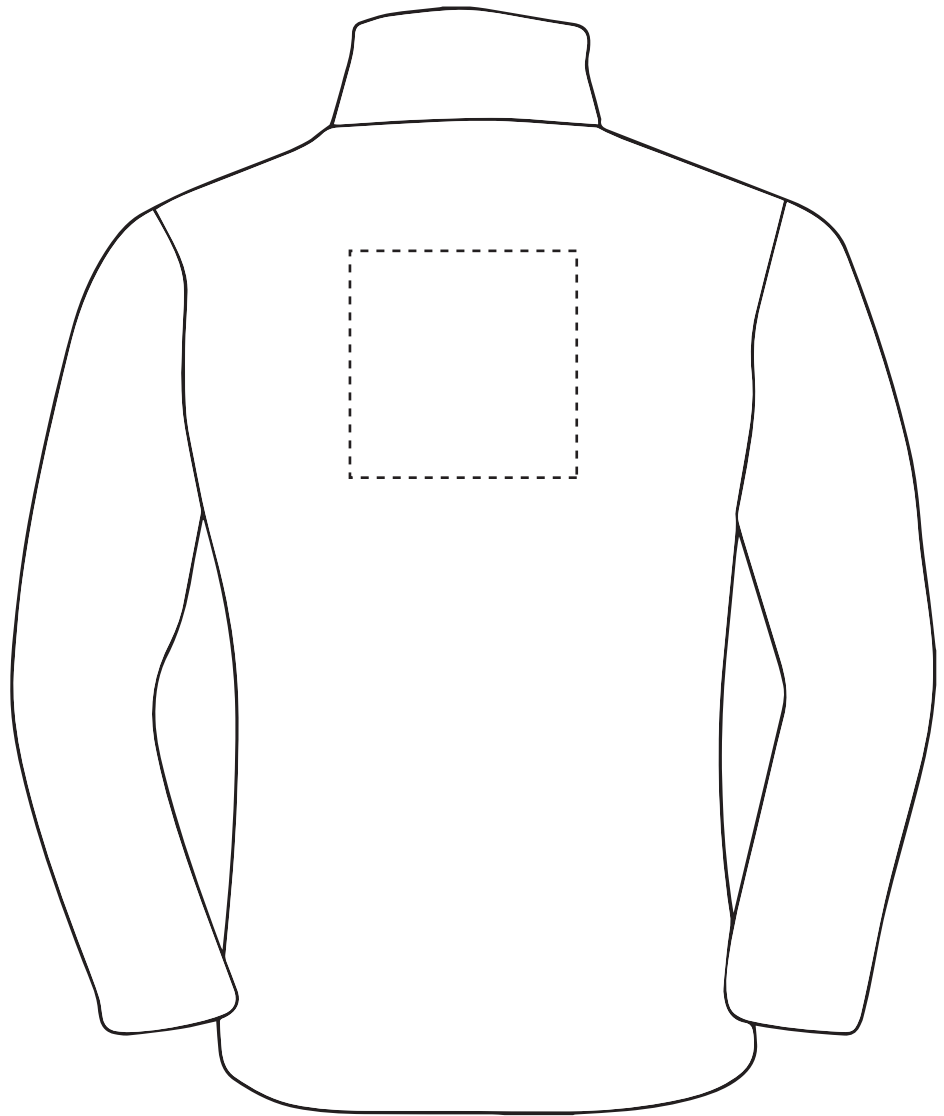

Your Ref:	Quantity:	Product Code: JF0023
Our Ref:	Version: 1	Product Colour: White

**PRINTING CONCERNS: PRINT MAY DISCOLOUR**

**PRODUCT INFO: DUE TO THE NATURE OF THE PRODUCT THE PRINT POSITION MAY VARY BY 2 - 3 MM**

**Madeira Thread Colours**

The dashed line is to demonstrate print area and will not appear on your printed item

- Colour 1
- Colour 1
- Colour 1
- Colour 1

ARTWORK SCALE 20%

Product Image for visualisation  
- colours may vary

This item is available in the following colours:

ARTWORK SCALE 100%

Max print area: 150mm x 150mm